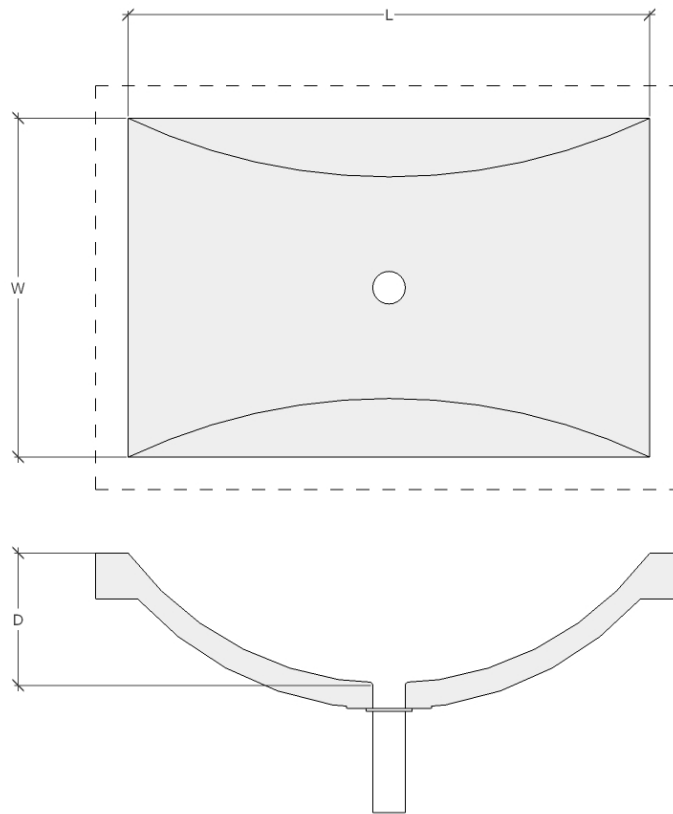

INTEGRAL CONCRETE SINKS

CONCRETE HALF MOON SINK BOWL

MODEL	L	W	D	DRAIN STYLE
HM-1118	18 1/2	11 1/4	5	Standard
HM-1320	20	13	5	Standard
HM-1548	48	15	5	Standard
HM-1560	60	15	5	Standard

SINK SHAPES & SIZES

INTEGRAL CONCRETE SINKS
CONCRETE TROUGH SINK BOWL

MODEL	L	W	D	DRAIN STYLE
T-1416	16	14	5	Standard
T-1320	20	13	5	Standard
T-1348	48	13	5	Standard
T-1560	60	15	5	Standard

SINK SHAPES & SIZES

INTEGRAL CONCRETE SINKS
CONCRETE RAMP SINK BOWL

MODEL	L	W	D	DRAIN STYLE
R-1519	19 1/4	15 1/4	6	Standard
R-1548	48	15	6	Standard
R-1560	60	15	6	Standard

SINK SHAPES & SIZES

INTEGRAL CONCRETE SINKS
CONCRETE ZOID SINK BOWL

MODEL	L	W	D	DRAIN STYLE
Z-1424	24	14	5	Standard
Z-1448	48	14	5	Standard
Z-1460	60	14	5	Standard