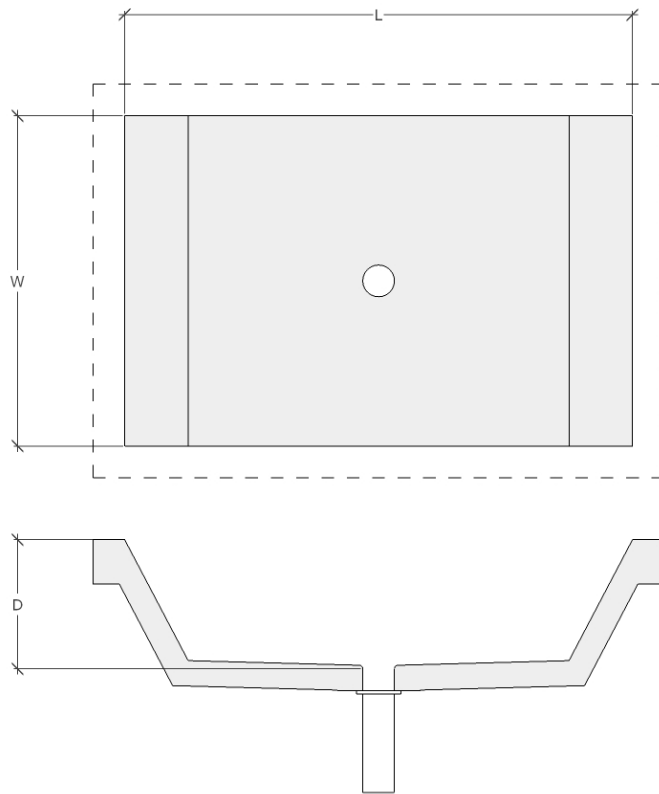

INTEGRAL CONCRETE SINKS

CONCRETE HALF MOON SINK BOWL

MODEL	L	W	D	DRAIN STYLE
HM-1118	18 1/2	11 1/4	5	Standard
HM-1320	20	13	5	Standard
HM-1548	48	15	5	Standard
HM-1560	60	15	5	Standard

SINK SHAPES & SIZES

INTEGRAL CONCRETE SINKS
CONCRETE TROUGH SINK BOWL

MODEL	L	W	D	DRAIN STYLE
T-1416	16	14	5	Standard
T-1320	20	13	5	Standard
T-1348	48	13	5	Standard
T-1560	60	15	5	Standard

SINK SHAPES & SIZES

INTEGRAL CONCRETE SINKS
CONCRETE RAMP SINK BOWL

MODEL	L	W	D	DRAIN STYLE
R-1519	19 1/4	15 1/4	6	Standard
R-1548	48	15	6	Standard
R-1560	60	15	6	Standard

SINK SHAPES & SIZES

INTEGRAL CONCRETE SINKS
CONCRETE ZOID SINK BOWL

MODEL	L	W	D	DRAIN STYLE
Z-1424	24	14	5	Standard
Z-1448	48	14	5	Standard
Z-1460	60	14	5	Standard