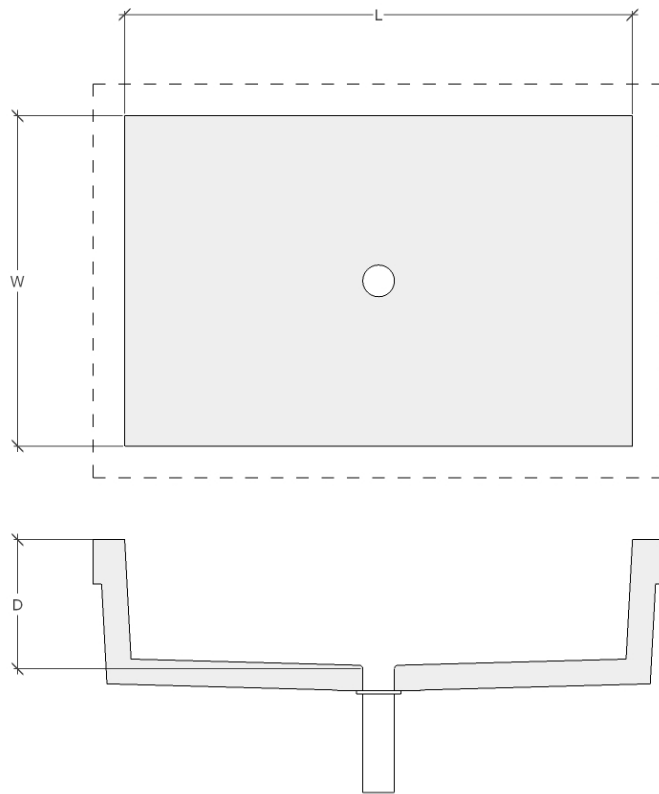

INTEGRAL CONCRETE SINKS

CONCRETE HALF MOON SINK BOWL

MODEL	L	W	D	DRAIN STYLE
HM-1118	18 1/2	11 1/4	5	Standard
HM-1320	20	13	5	Standard
HM-1548	48	15	5	Standard
HM-1560	60	15	5	Standard

SINK SHAPES & SIZES

INTEGRAL CONCRETE SINKS
CONCRETE TROUGH SINK BOWL

MODEL	L	W	D	DRAIN STYLE
T-1416	16	14	5	Standard
T-1320	20	13	5	Standard
T-1348	48	13	5	Standard
T-1560	60	15	5	Standard

SINK SHAPES & SIZES

INTEGRAL CONCRETE SINKS
CONCRETE RAMP SINK BOWL

MODEL	L	W	D	DRAIN STYLE
R-1519	19 1/4	15 1/4	6	Standard
R-1548	48	15	6	Standard
R-1560	60	15	6	Standard

SINK SHAPES & SIZES

INTEGRAL CONCRETE SINKS
CONCRETE ZOID SINK BOWL

MODEL	L	W	D	DRAIN STYLE
Z-1424	24	14	5	Standard
Z-1448	48	14	5	Standard
Z-1460	60	14	5	Standard