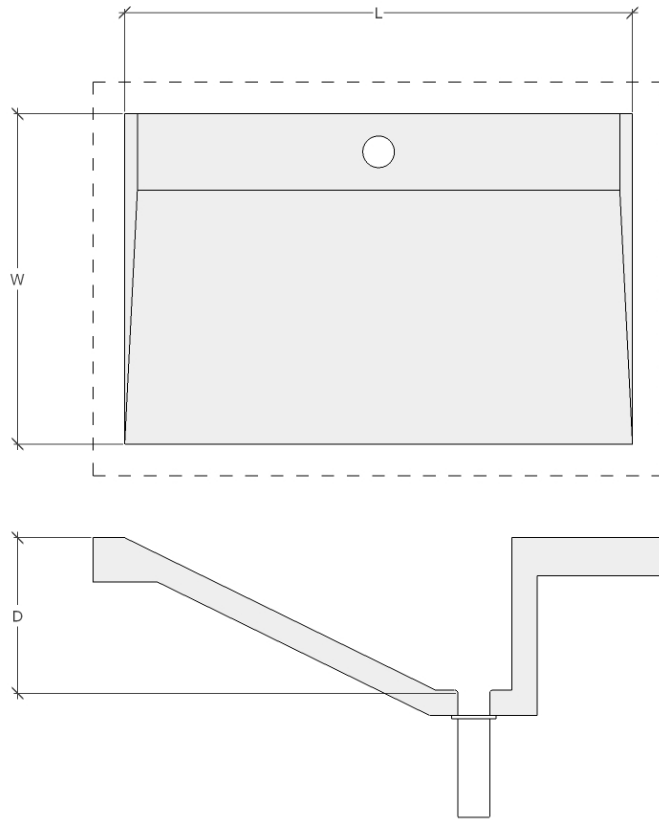

INTEGRAL CONCRETE SINKS

CONCRETE HALF MOON SINK BOWL

MODEL	L	W	D	DRAIN STYLE
HM-1118	18 1/2	11 1/4	5	Standard
HM-1320	20	13	5	Standard
HM-1548	48	15	5	Standard
HM-1560	60	15	5	Standard

SINK SHAPES & SIZES

INTEGRAL CONCRETE SINKS
CONCRETE TROUGH SINK BOWL

MODEL	L	W	D	DRAIN STYLE
T-1416	16	14	5	Standard
T-1320	20	13	5	Standard
T-1348	48	13	5	Standard
T-1560	60	15	5	Standard

SINK SHAPES & SIZES

INTEGRAL CONCRETE SINKS
CONCRETE RAMP SINK BOWL

MODEL	L	W	D	DRAIN STYLE
R-1519	19 1/4	15 1/4	6	Standard
R-1548	48	15	6	Standard
R-1560	60	15	6	Standard

SINK SHAPES & SIZES

INTEGRAL CONCRETE SINKS
CONCRETE ZOID SINK BOWL

MODEL	L	W	D	DRAIN STYLE
Z-1424	24	14	5	Standard
Z-1448	48	14	5	Standard
Z-1460	60	14	5	Standard