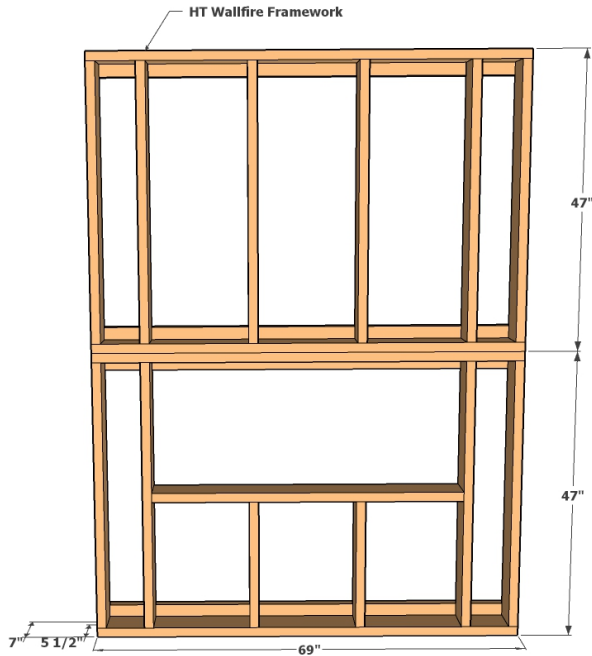

hardtopix

**Precast Concrete Fireplace Surround  
HT Wallfire 72 x 96 Stacked**

## Framing Dimensions

hardtopix

**IgniteXL<sup>®</sup>**  
50" Linear Electric Fireplace

XLF50

Designed to ignite  
your passion.

IgniteXL<sup>®</sup> stands apart as more lifelike and visually stunning than anything that came before it. With new, patented flame and heat technology, IgniteXL transforms the look and feel of any room. Installation is simpler and more flexible than ever, making the possibilities almost endless. Enjoy flawless panoramic views that ignite the senses from any angle.