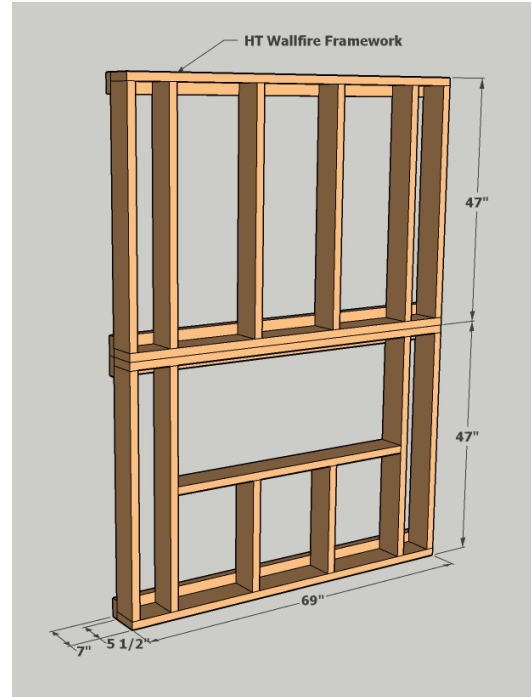

hardtopix

**Precast Concrete Fireplace Surround  
HT Wallfire 72 x 96 Stacked**

# Concrete Surround Dimensions

hardtopix

## Framing Dimensions

hardtopix

**IgniteXL<sup>®</sup>**  
50" Linear Electric Fireplace

XLF50

Designed to ignite  
your passion.

IgniteXL<sup>®</sup> stands apart as more lifelike and visually stunning than anything that came before it. With new, patented flame and heat technology, IgniteXL transforms the look and feel of any room. Installation is simpler and more flexible than ever, making the possibilities almost endless. Enjoy flawless panoramic views that ignite the senses from any angle.