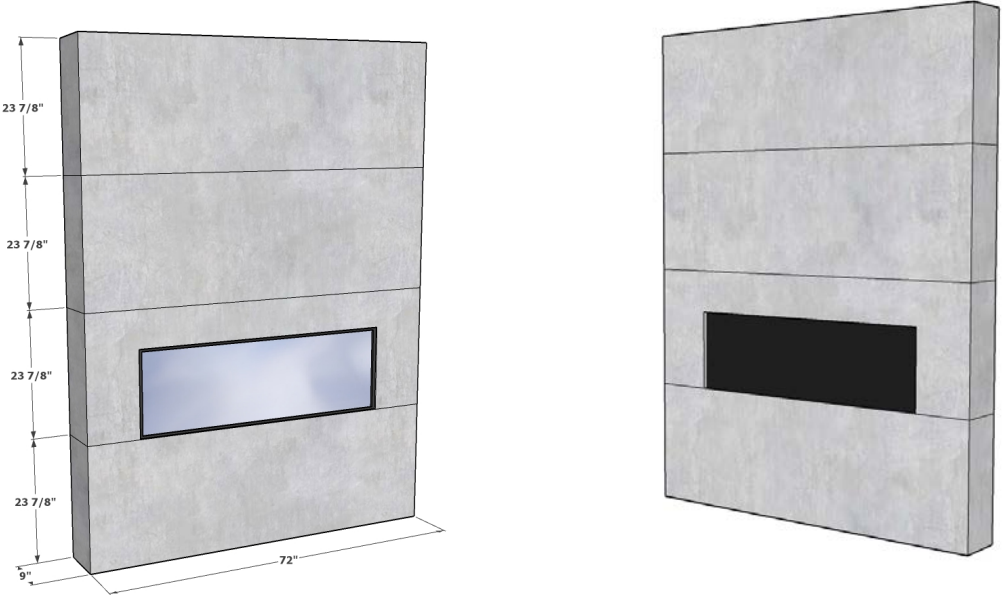

Concrete Surround Dimensions

hardtopix