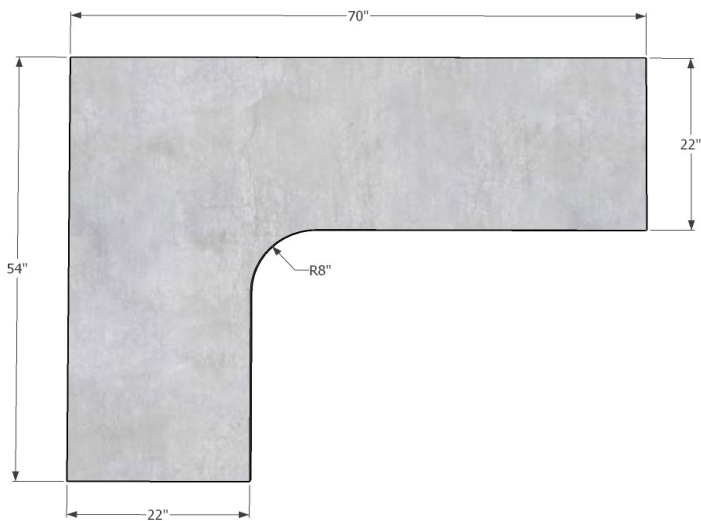

# hardtopix

CONCRETE L- DESK  
SKU: HT-L-DESK-7054

PLAN VIEW

SIDE VIEW