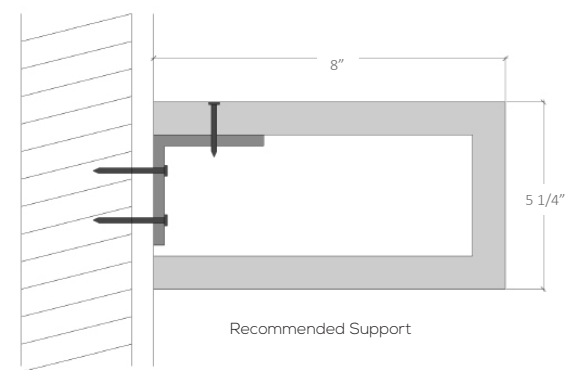

HEARTHES & MANTLES (NON-COMBUSTIBLE)

Why It Works

Precast concrete hearths and mantles are a great solution for any fireplace as concrete is non-combustible. Combining a concrete hearth or mantle with tile or stone creates a great balance of materials for a classic and timeless look...better yet, go all the way and make your whole fireplace out of precast concrete!

*Call for pricing

STOCK CONFIGURATIONS *custom sizing and configurations available

HEARTHES

Total Dimensions: 60"L x 16"W x 2"H
72"L x 16"W x 2"H
60"L x 20"W x 2"H
72"L x 20"W x 2"H

MANTLES

48"

Total Dimensions: 48"L x 8"D x 5 1/4"H

60"

Total Dimensions: 60"L x 8"D x 5 1/4"H

72"

Total Dimensions: 72"L x 8"D x 5 1/4"H

Overview

- Non-combustible material
- Choose from 9+ concrete colors
- Mantles include steel bracket
- Lightweight, fiberglass reinforced
- Hand crafted in the USA

Note: Although concrete hearth and mantle styles shown are stock, modifications to overall size and design can easily be made to fit any space, costs may vary.

Concrete Colors

- TITANIUM WHITE
- EDGEComb GRAY
- TWILIGHT GREY
- DUSK
- CHELSEA GRAY
- ALEXANDRIA BEIGE
- Kendall Charcoal
- IRON MOUNTAIN
- HARD TOPIX BLACK

CUSTOM MANTLE & HEARTH | "BEAR CREEK" CONCRETE