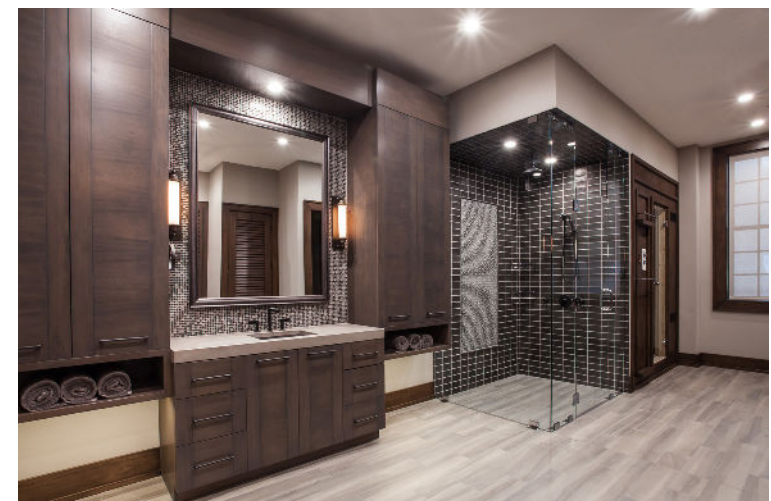

custom precast concrete VANITY TOPS

Handcrafted right here in the USA, our concrete sinks have a distinguished look that you can't duplicate with engineered materials. Not only would a concrete sink make a statement, but they are easy to maintain and can be customized to fit any design style.

Our glass fiber reinforced concrete (GFRC) is lightweight, not prone to fracturing, non porous and sealed for easy maintenance.