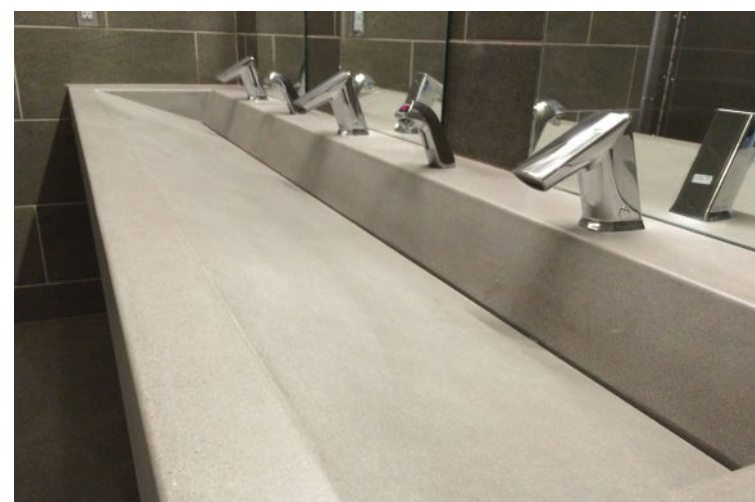

custom precast concrete COMMERCIAL SINKS

Don't settle for ordinary sinks, make a statement with a custom concrete sink. Our commercial sinks are ADA compliant when placed at the proper height. The integral bowls come without grout lines making it easy to clean and maintain.

Our glass fiber reinforced concrete (GFRC) is lightweight, not prone to fracturing, non porous and sealed for easy maintenance.