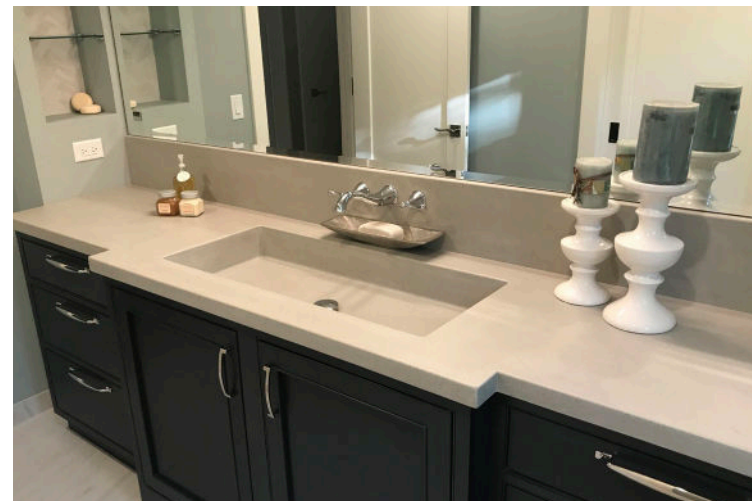

custom precast concrete VANITY TOPS

Handcrafted right here in the USA, our concrete sinks have a distinguished look that you can't duplicate with engineered materials. Not only would a concrete sink make a statement, but they are easy to maintain and can be customized to fit any design style.

Our glass fiber reinforced concrete (GFRC) is lightweight, not prone to fracturing, non porous and sealed for easy maintenance.