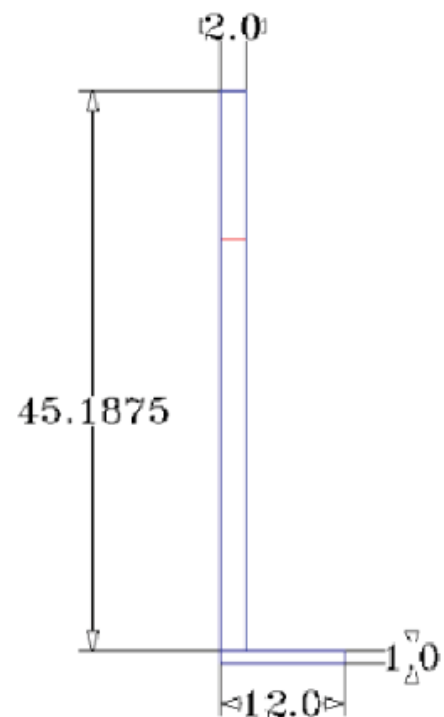

hardtopix

Haven Fireplace Surround + Hearth (Elevation 36")

MODEL: FP-HAVEN-4-NAP

FRONT VIEW:

SIDE VIEW:

Technical Information

All product dimensions are nominal

Model: FP-HAVEN-4-NAP

- Size:** (Surround): **56.125" W x 45.187" H x 2" D**
- Size:** (Hearth): **56.125" W x 1" H x 12" D**
- Material:** Glass Fiber Reinforced Concrete (GFRC)
- Finish:** Smooth Cast, Natural Tone
- Weight:** Approx. 200 lbs (combined surround + hearth)
- Installation:** Mounts directly to wall; designed for Napoleon Elevation 36"
- Use:** Indoor residential application
- Sealer:** Hybrid topical (food-safe, stain-resistant)