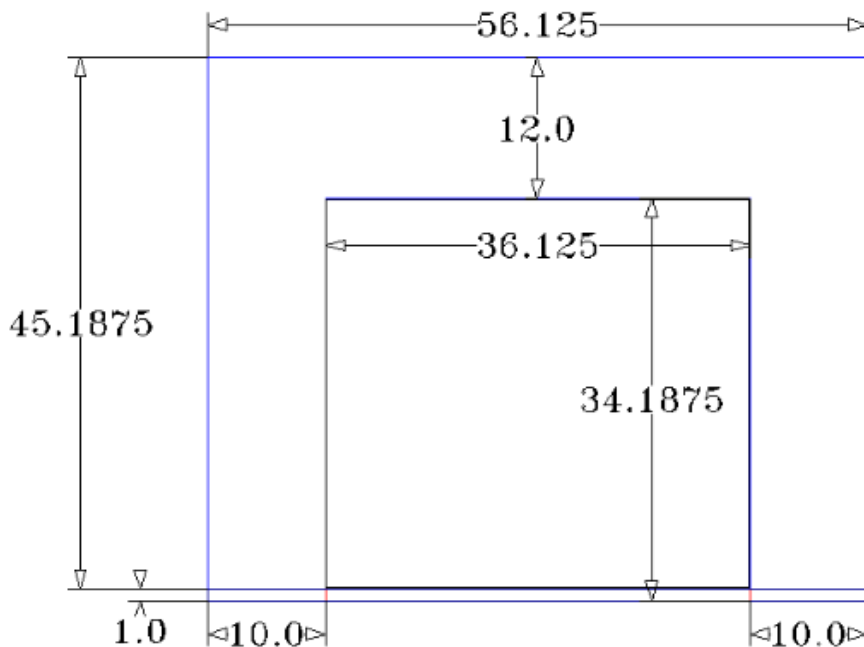

hardtopix

Haven Fireplace Surround + Hearth (Elevation 36")

MODEL: FP-HAVEN-4-NAP

FRONT VIEW:

SIDE VIEW:

Technical Information

All product dimensions are nominal

Model: FP-HAVEN-4-NAP

- Size:** (Surround): **56.125" W x 45.187" H x 2" D**
- Size:** (Hearth): **56.125" W x 1" H x 12" D**
- Material:** Glass Fiber Reinforced Concrete (GFRC)
- Finish:** Smooth Cast, Natural Tone
- Weight:** Approx. 200 lbs (combined surround + hearth)
- Installation:** Mounts directly to wall; designed for Napoleon Elevation 36"
- Use:** Indoor residential application
- Sealer:** Hybrid topical (food-safe, stain-resistant)