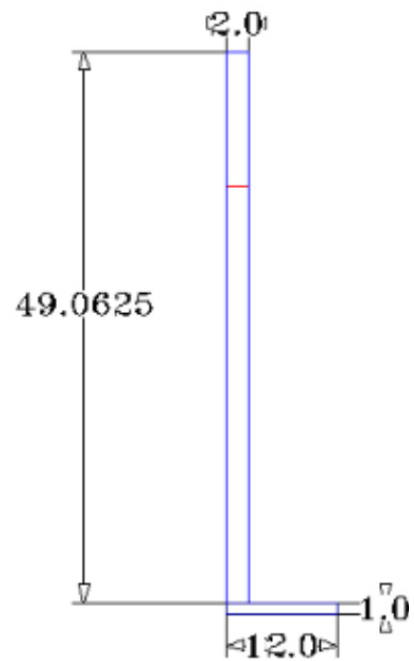

hardtopix

Haven Fireplace Surround + Hearth (Elevation 42")

MODEL: FP-HAVEN-42-NAP

FRONT VIEW:

SIDE VIEW:

Technical Information

All product dimensions are nominal

Model: FP-HAVEN-42-NAP

- Size:** (Surround): **62.125" W × 49.062" H × 2" D**
- Size:** (Hearth): **62.125" W × 1" H × 12" D**
- Material:** Glass Fiber Reinforced Concrete (GFRC)
- Finish:** Smooth Cast, Natural Tone
- Weight:** Approx. 200 lbs (combined surround + hearth)
- Installation:** Mounts directly to wall; designed for Napoleon Elevation 42"
- Use:** Indoor residential application
- Sealer:** Hybrid topical (food-safe, stain-resistant)