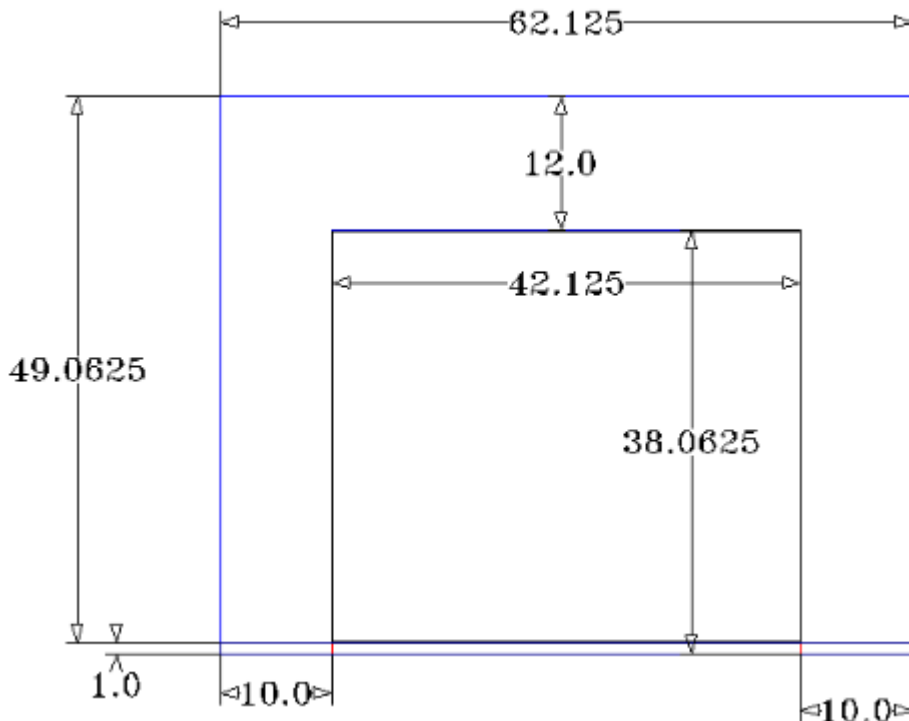

hardtopix

Haven Fireplace Surround + Hearth (Elevation 42")

MODEL: FP-HAVEN-42-NAP

FRONT VIEW:

SIDE VIEW:

Technical Information

All product dimensions are nominal

Model: FP-HAVEN-42-NAP

- Size:** (Surround): **62.125" W × 49.062" H × 2" D**
- Size:** (Hearth): **62.125" W × 1" H × 12" D**
- Material:** Glass Fiber Reinforced Concrete (GFRC)
- Finish:** Smooth Cast, Natural Tone
- Weight:** Approx. 200 lbs (combined surround + hearth)
- Installation:** Mounts directly to wall; designed for Napoleon Elevation 42"
- Use:** Indoor residential application
- Sealer:** Hybrid topical (food-safe, stain-resistant)