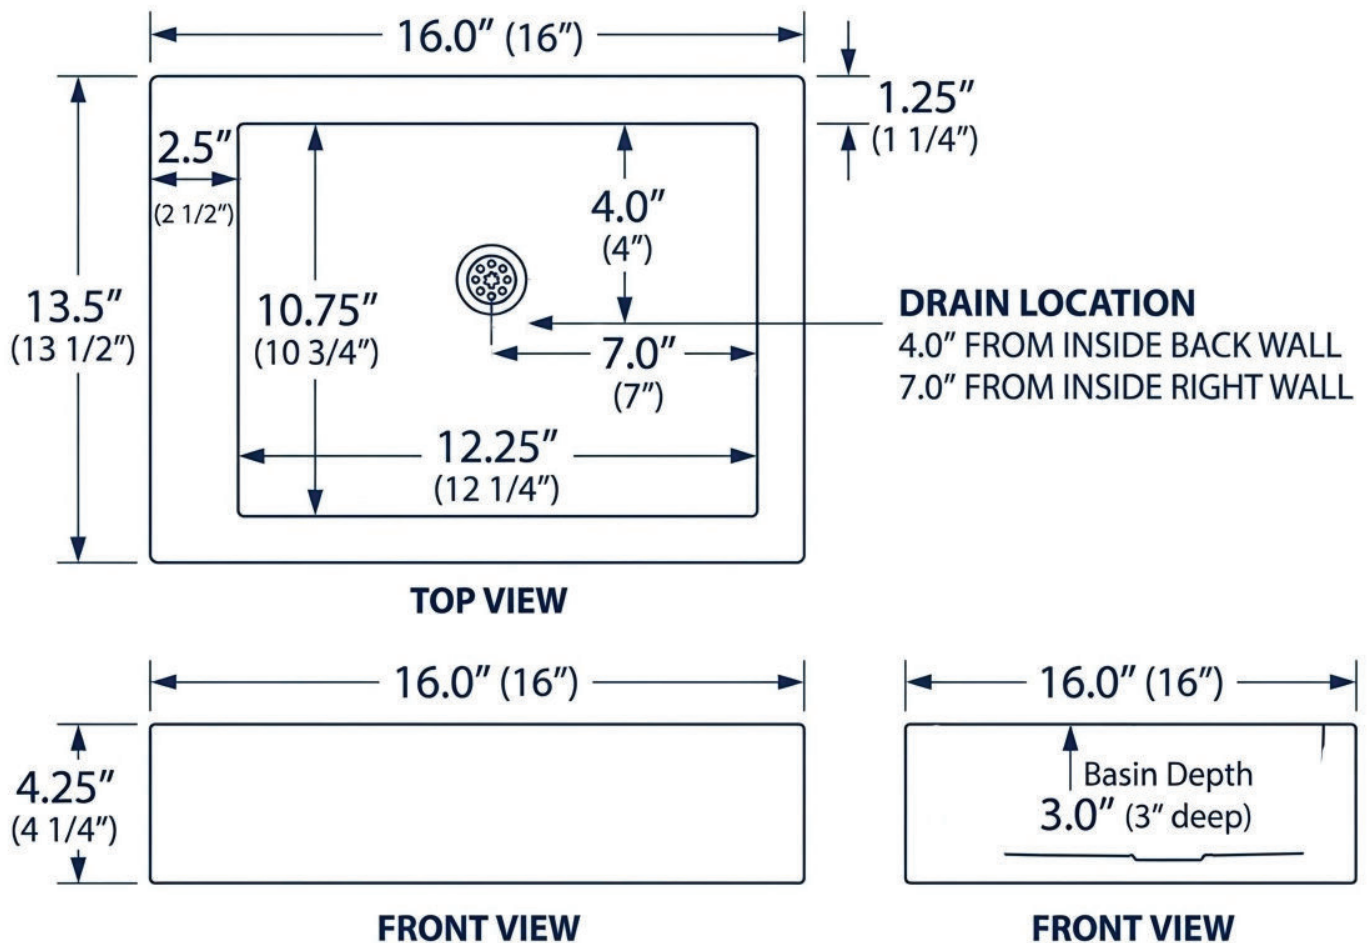

hardtopix

Prism Concrete Vessel

MODEL: PRISM-V-16

Made in USA 616-662-9800

Hard Topix reserve the right to make revisions without notice to product specifications

For the most current Specifications Sheet, go to www.hardtopix.com